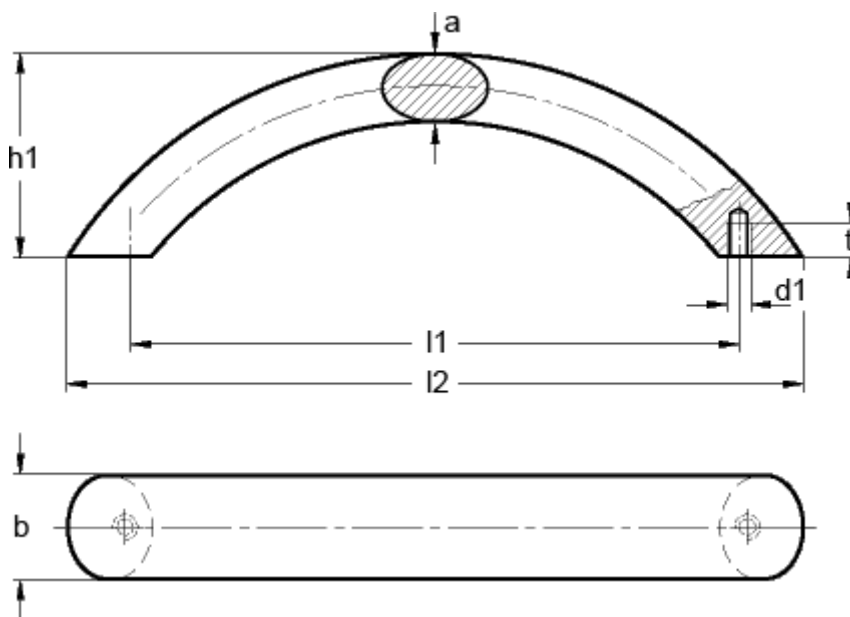

Article number: 201711150

Description: E+G Arch handle GN 565.4-20-160-A-SR

## Measures

a	= 13
b	= 20
d1	= M6
h1	= 51
l1	= 160
l2	= 185
t min	= 8.5